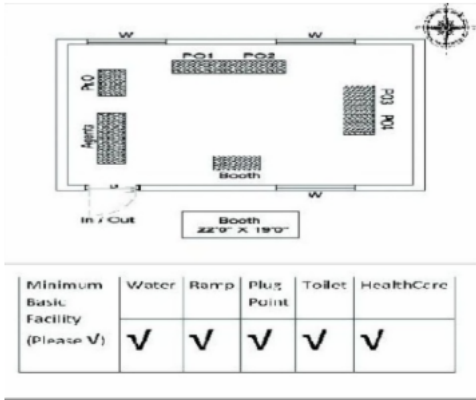

Nazri Naksha

Google Map View

Polling Station Building Front View

Polling Station Front View

Cad View

Key MAP View