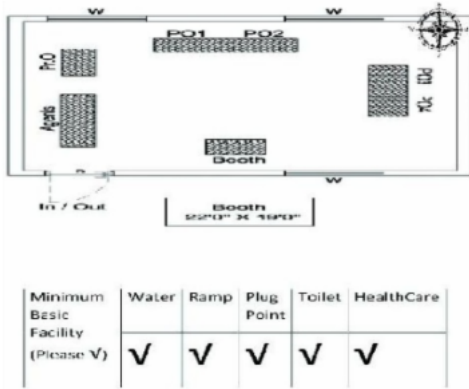

Nazri Naksha

Google Map View

Polling Station Building Front View

Polling Station Front View

Cad View

Key MAP View