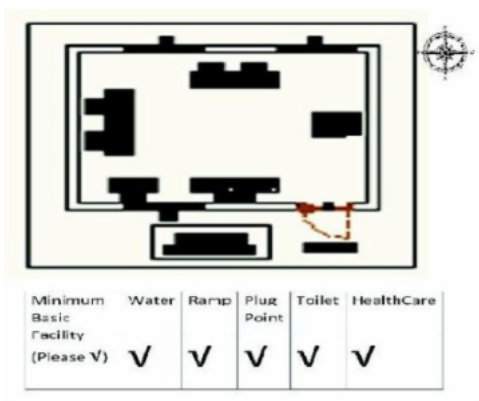

Nazri Naksha

Google Map View

Polling Station Building Front View

Polling Station Front View

Cad View

Key MAP View