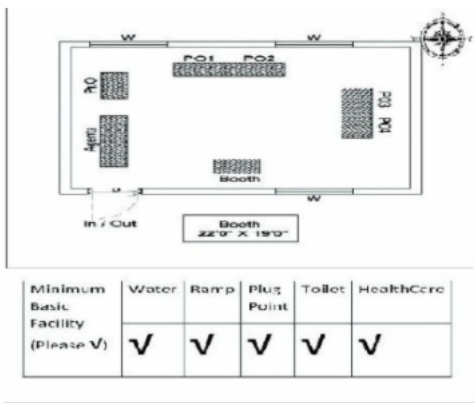

Nazri Naksha

Google Map View

Polling Station Building Front View

Polling Station Front View

Cad View

Key MAP View