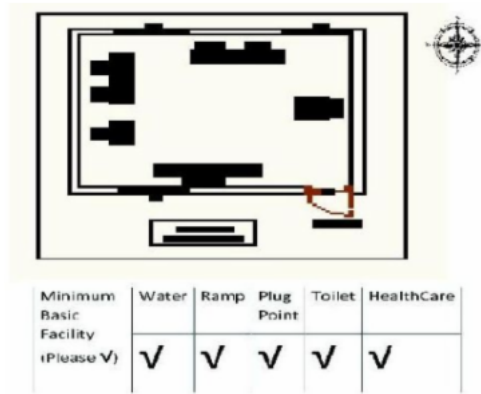

Nazri Naksha

Google Map View

Polling Station Building Front View

Polling Station Front View

Cad View

Key MAP View