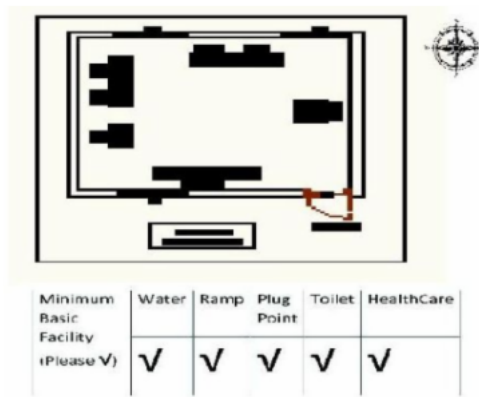

Nazri Naksha

Google Map View

Polling Station Building Front View

Polling Station Front View

Cad View

Key MAP View