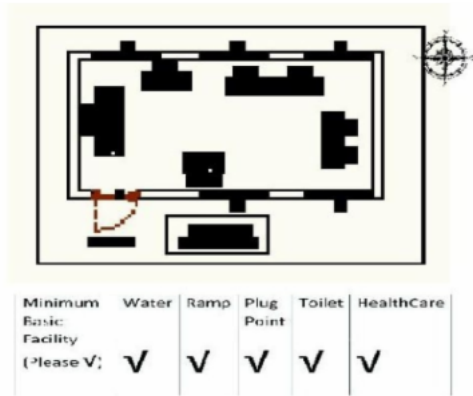

Nazri Naksha

Google Map View

Polling Station Building Front View

Polling Station Front View

Cad View

Key MAP View