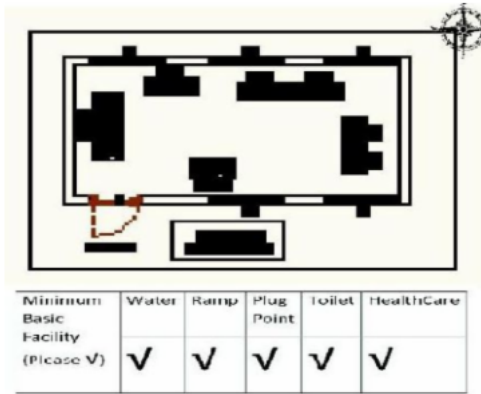

Nazri Naksha

Google Map View

Polling Station Building Front View

Polling Station Front View

Cad View

Key MAP View