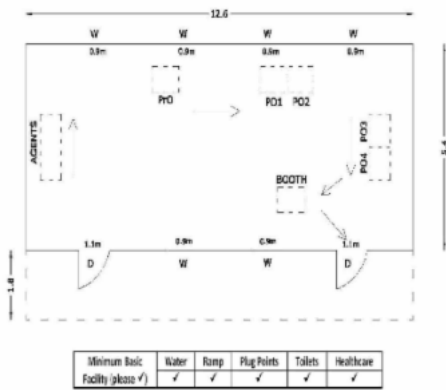

Nazri Naksha

Google Map View

Polling Station Building Front View

Polling Station Front View

Cad View

Key MAP View