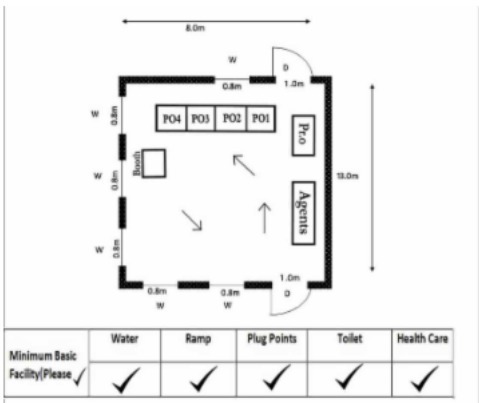

Nazri Naksha

Google Map View

Polling Station Building Front View

Polling Station Front View

Cad View

Key MAP View