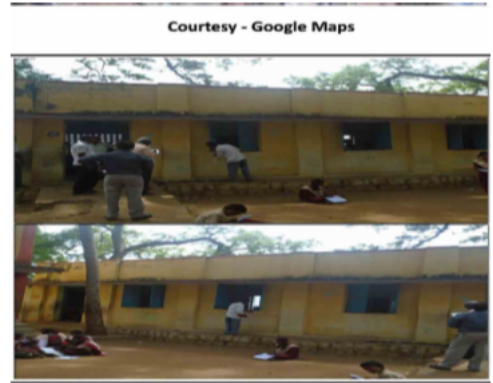

Polling Station Front View