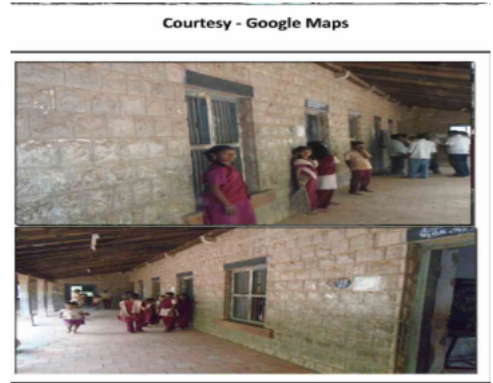

Polling Station Front View

Courtesy - Google Maps