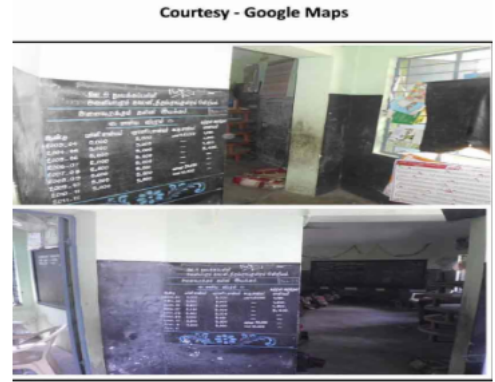

Polling Station Front View