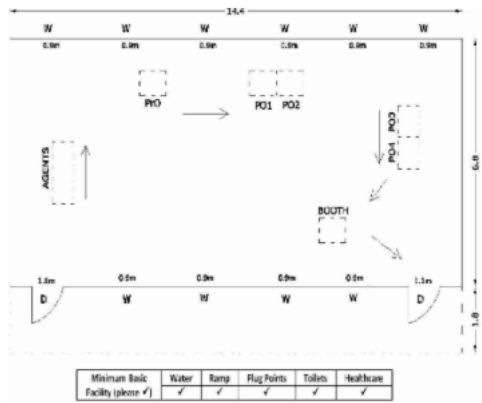

Nazri Naksha

Google Map View

Polling Station Building Front View

Polling Station Front View

Cad View

Key MAP View