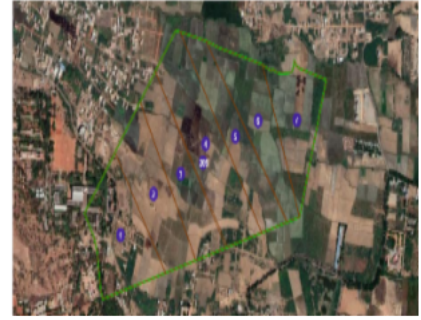

Nazri Naksha

Google Map View