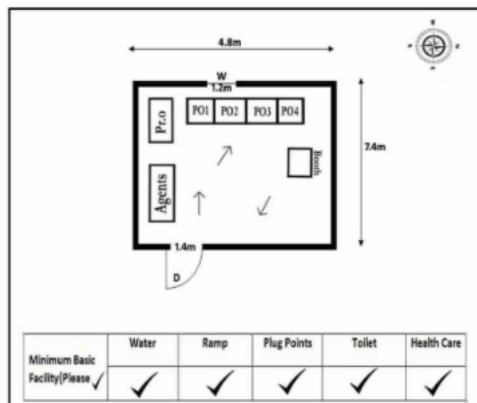

Nazri Naksha

Google Map View

Polling Station Building Front View

Polling Station Front View

Cad View

Key MAP View