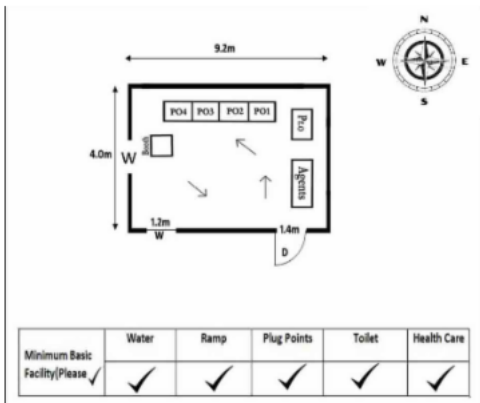

Nazri Naksha

Google Map View

Polling Station Building Front View

Polling Station Front View

Cad View

Key MAP View