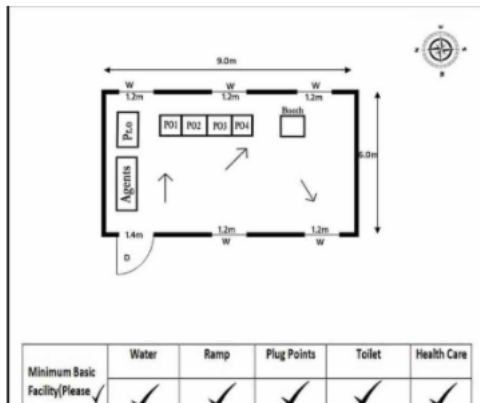

Nazri Naksha

Google Map View

Polling Station Building Front View

Polling Station Front View

Cad View

Key MAP View