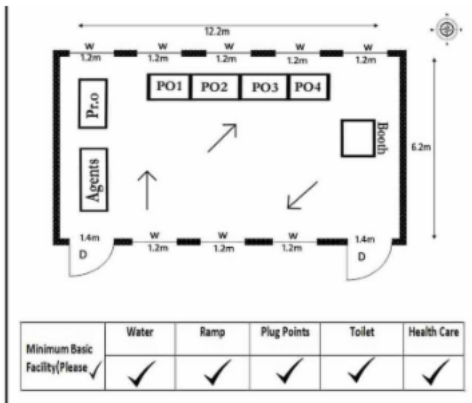

Nazri Naksha

Google Map View

Polling Station Building Front View

Polling Station Front View

Cad View

Key MAP View