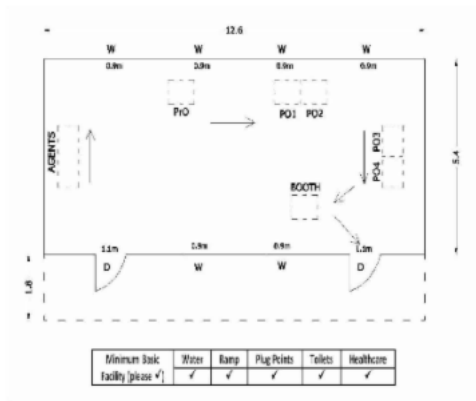

Nazri Naksha

Google Map View

Polling Station Building Front View

Polling Station Front View

Cad View

Key MAP View