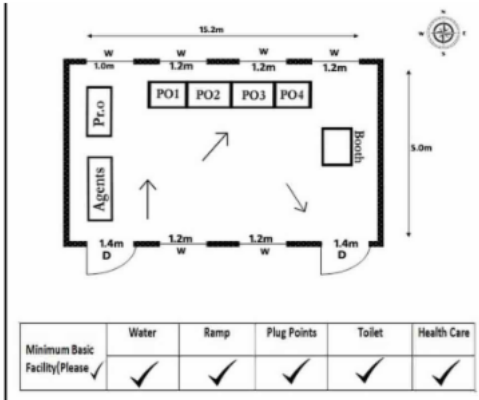

Nazri Naksha

Google Map View

Polling Station Building Front View

Polling Station Front View

Cad View

Key MAP View