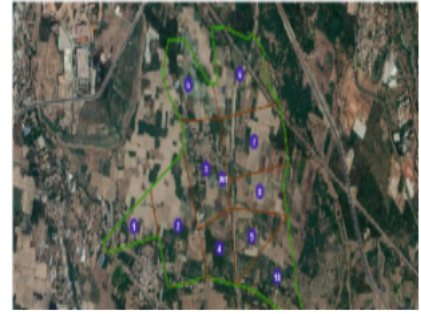

Nazri Naksha

Google Map View