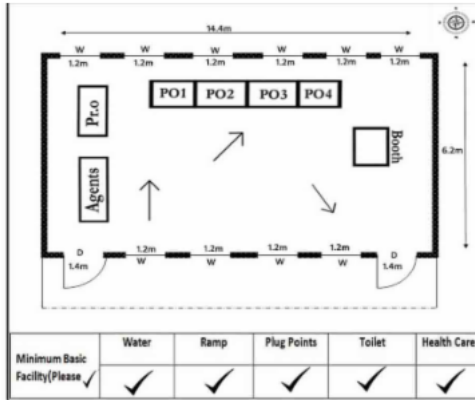

Nazri Naksha

Google Map View

Polling Station Building Front View

Polling Station Front View

Cad View

Key MAP View