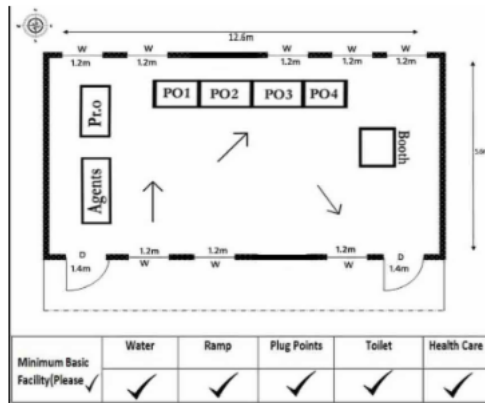

Nazri Naksha

Google Map View

Polling Station Building Front View

Polling Station Front View

Cad View

Key MAP View