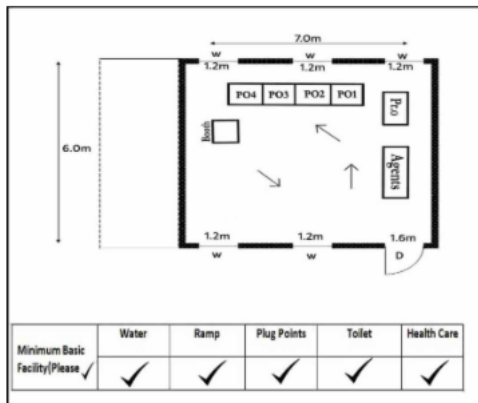

Nazri Naksha

Google Map View

Polling Station Building Front View

Polling Station Front View

Courtesy - Google Maps

Cad View

Key MAP View