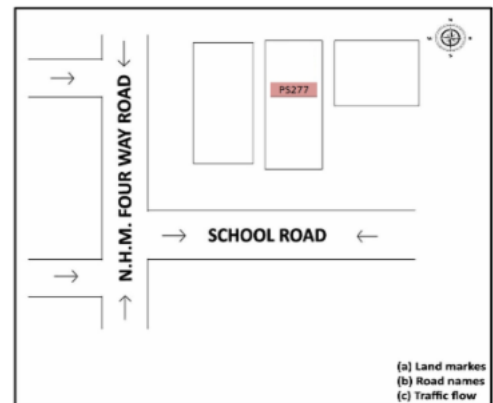

Cad View

Key MAP View

Minimum Basic Facility(Please)	Water	Ramp	Plug Points	Toilet	Health Care
✓	✓	✓	✓	✓	✓

(a) Land marks
(b) Road names
(c) Traffic flow