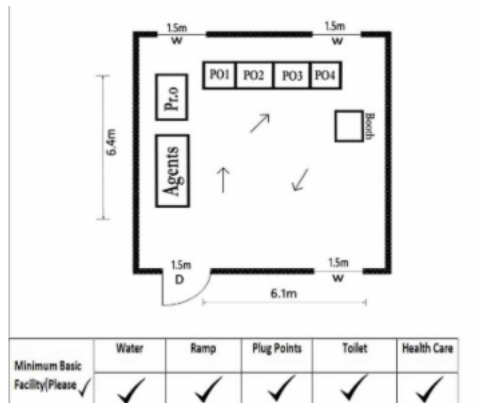

Nazri Naksha

Google Map View

Polling Station Building Front View

Polling Station Front View

Cad View

Key MAP View