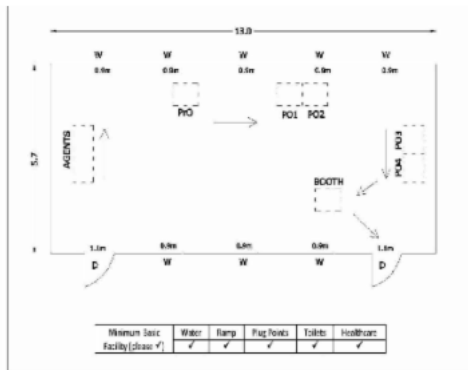

Nazri Naksha

Google Map View

Polling Station Building Front View

Polling Station Front View

Cad View

Key MAP View