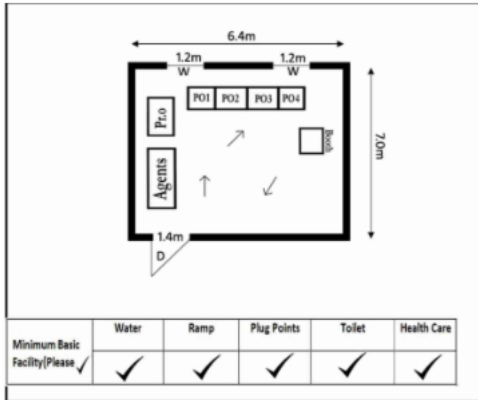

Nazri Naksha

Google Map View

Polling Station Building Front View

Polling Station Front View

Cad View

Key MAP View