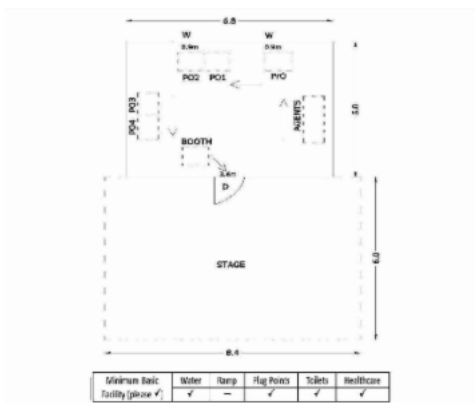

Nazri Naksha

Google Map View

Polling Station Building Front View

Polling Station Front View

Cad View

Key MAP View