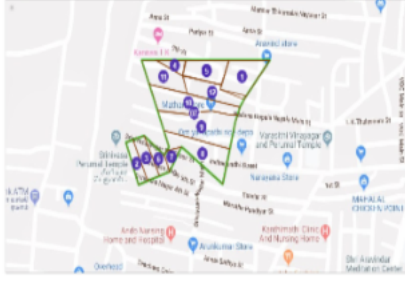

Nazri Naksha

Google Map View