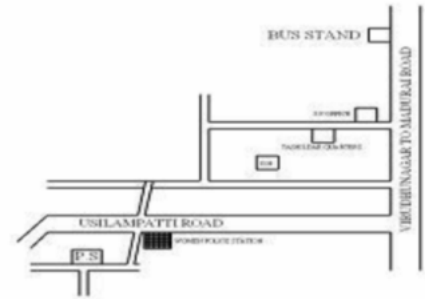

Key MAP View

(a) Landmarks
(b) Road names
(c) Traffic Boss