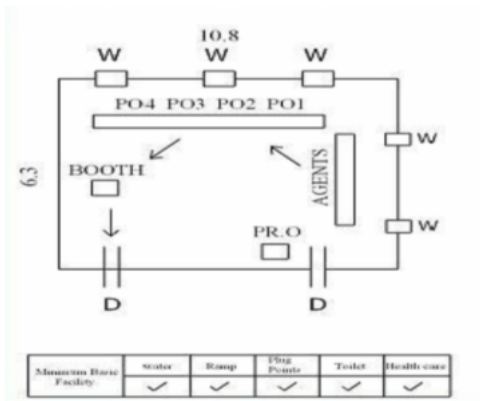

Nazri Naksha

Google Map View

Polling Station Building Front View

Polling Station Front View

Cad View

Key MAP View