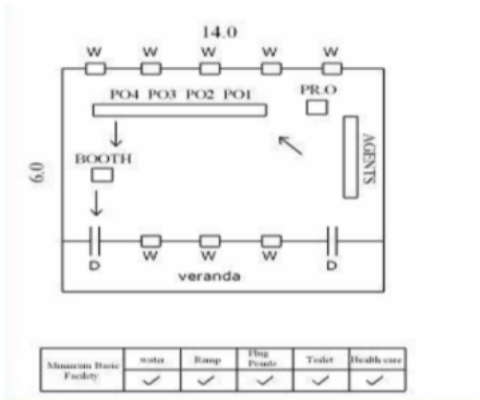

Nazri Naksha

Google Map View

Polling Station Building Front View

Polling Station Front View

Cad View

Key MAP View