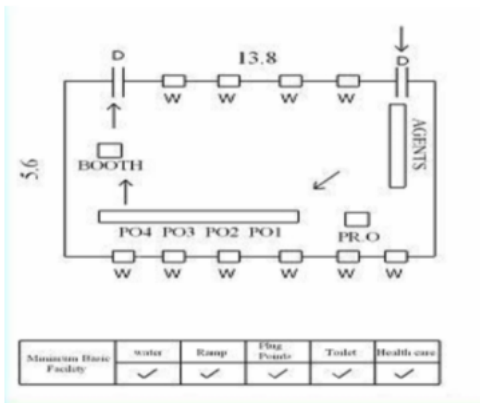

Nazri Naksha

Google Map View

Polling Station Building Front View

Polling Station Front View

Cad View

Key MAP View