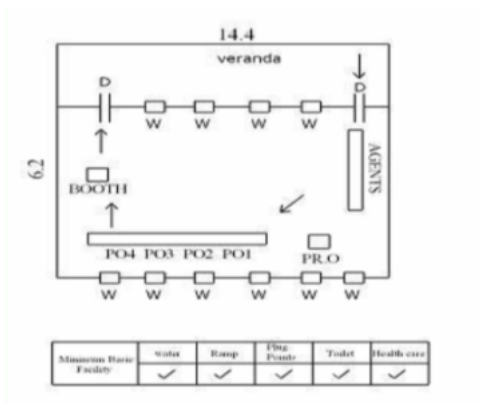

Nazri Naksha

Google Map View

Polling Station Building Front View

Polling Station Front View

Cad View

Key MAP View