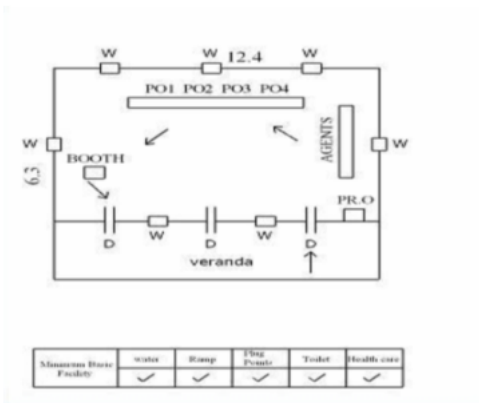

Nazri Naksha

Google Map View

Polling Station Building Front View

Polling Station Front View

Cad View

Key MAP View