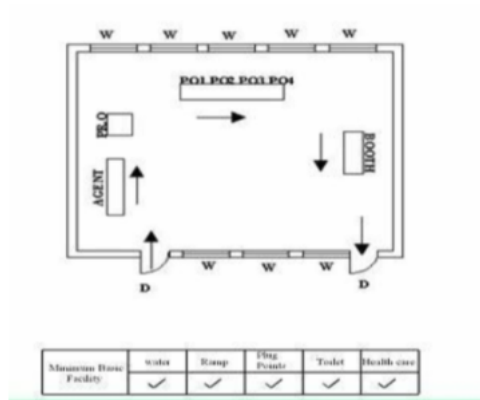

Nazri Naksha

Google Map View

Polling Station Building Front View

Polling Station Front View

Cad View

Key MAP View