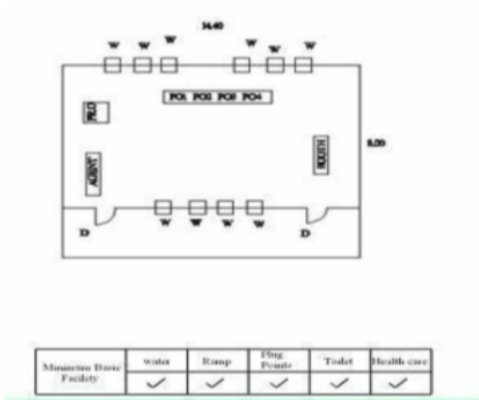

Nazri Naksha

Google Map View

Polling Station Building Front View

Polling Station Front View

Cad View

Key MAP View