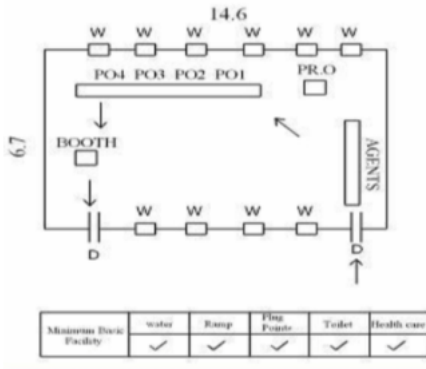

Nazri Naksha

Google Map View

Polling Station Building Front View

Polling Station Front View

Cad View

Key MAP View