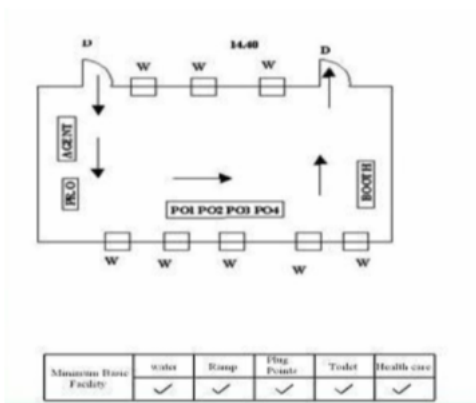

Nazri Naksha

Google Map View

Cad View