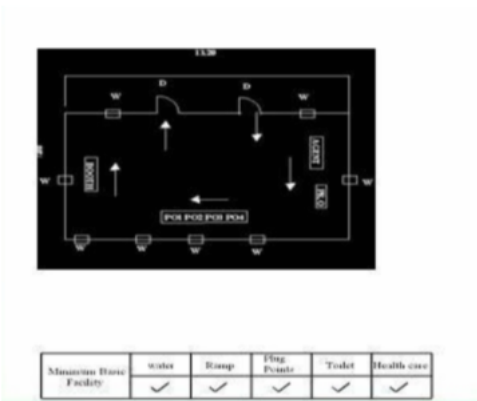

Nazri Naksha

Google Map View

Cad View