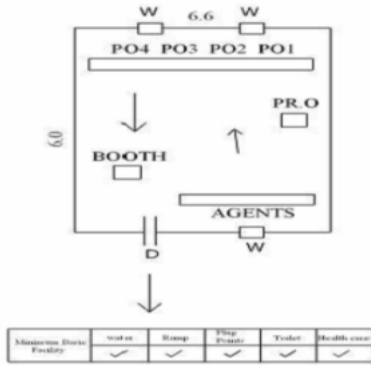

Nazri Naksha

Google Map View

Polling Station Building Front View

Polling Station Front View

Cad View

Key MAP View

60 Landmarks
60 Road names
60 Traffic Sign