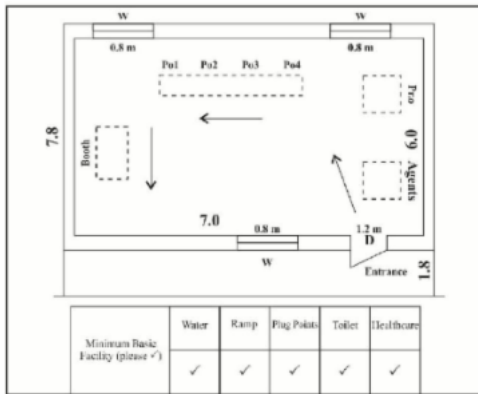

Nazri Naksha

Google Map View

Polling Station Building Front View

Polling Station Front View

Cad View

Key MAP View