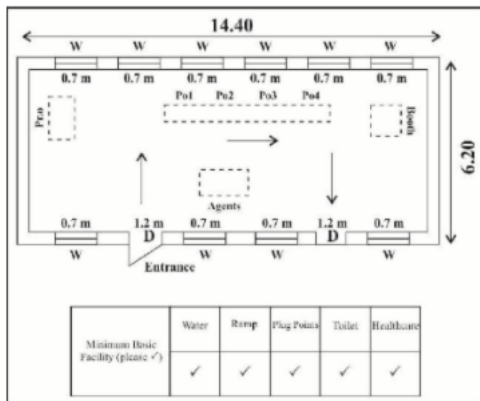

Nazri Naksha

Google Map View

Polling Station Building Front View

Polling Station Front View

Cad View

Key MAP View