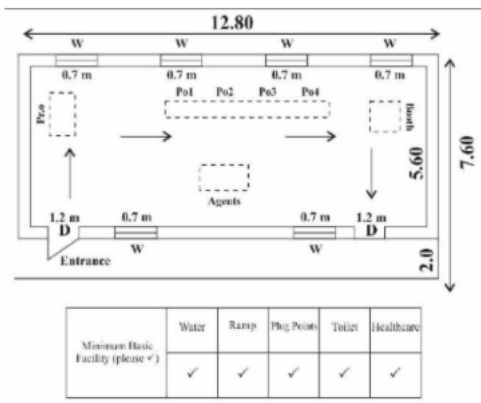

Nazri Naksha

Google Map View

Polling Station Building Front View

Polling Station Front View

Cad View

Key MAP View