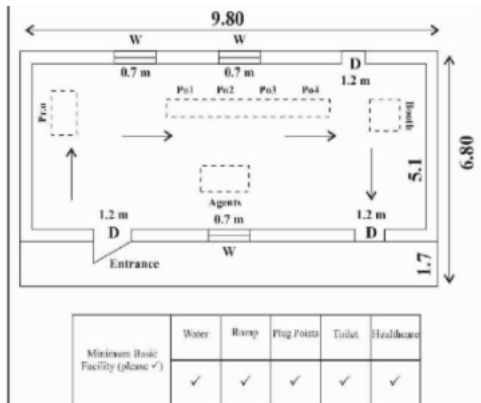

Nazri Naksha

Google Map View

Polling Station Building Front View

Polling Station Front View

Cad View

Key MAP View