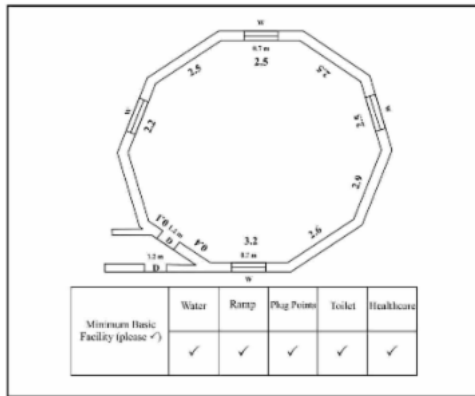

Nazri Naksha

Google Map View

Polling Station Building Front View

Polling Station Front View

Cad View

Key MAP View