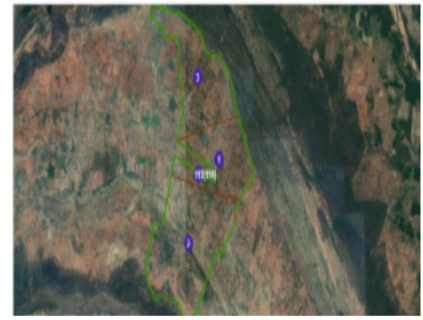

Nazri Naksha

Google Map View