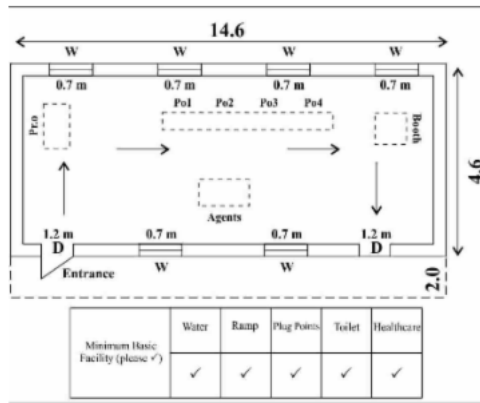

Nazri Naksha

Google Map View

Polling Station Building Front View

Polling Station Front View

Cad View

Key MAP View